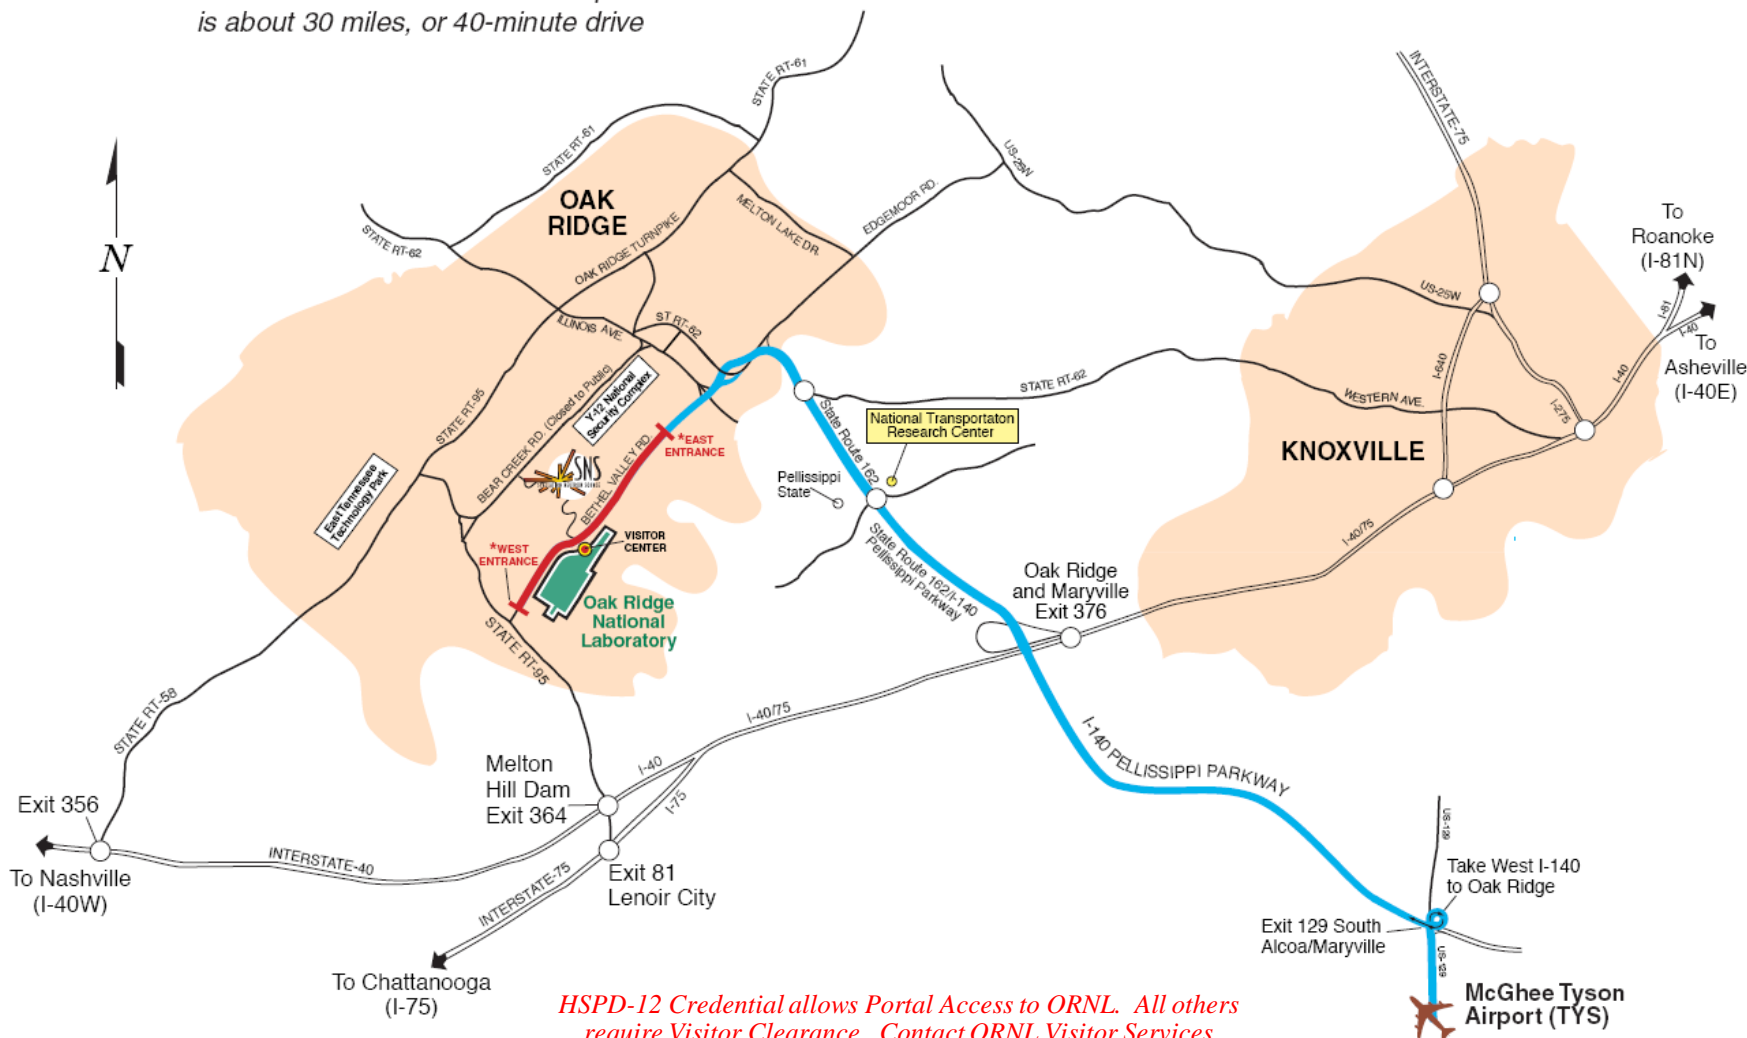

Oak Ridge/Knoxville Airport Route Map

Distance between ORNL and airport is about 30 miles, or 40-minute drive

HSPD-12 Credential allows Portal Access to ORNL. All others require Visitor Clearance. Contact ORNL Visitor Services (x10visit@ORNL.gov, 865-574-7199).