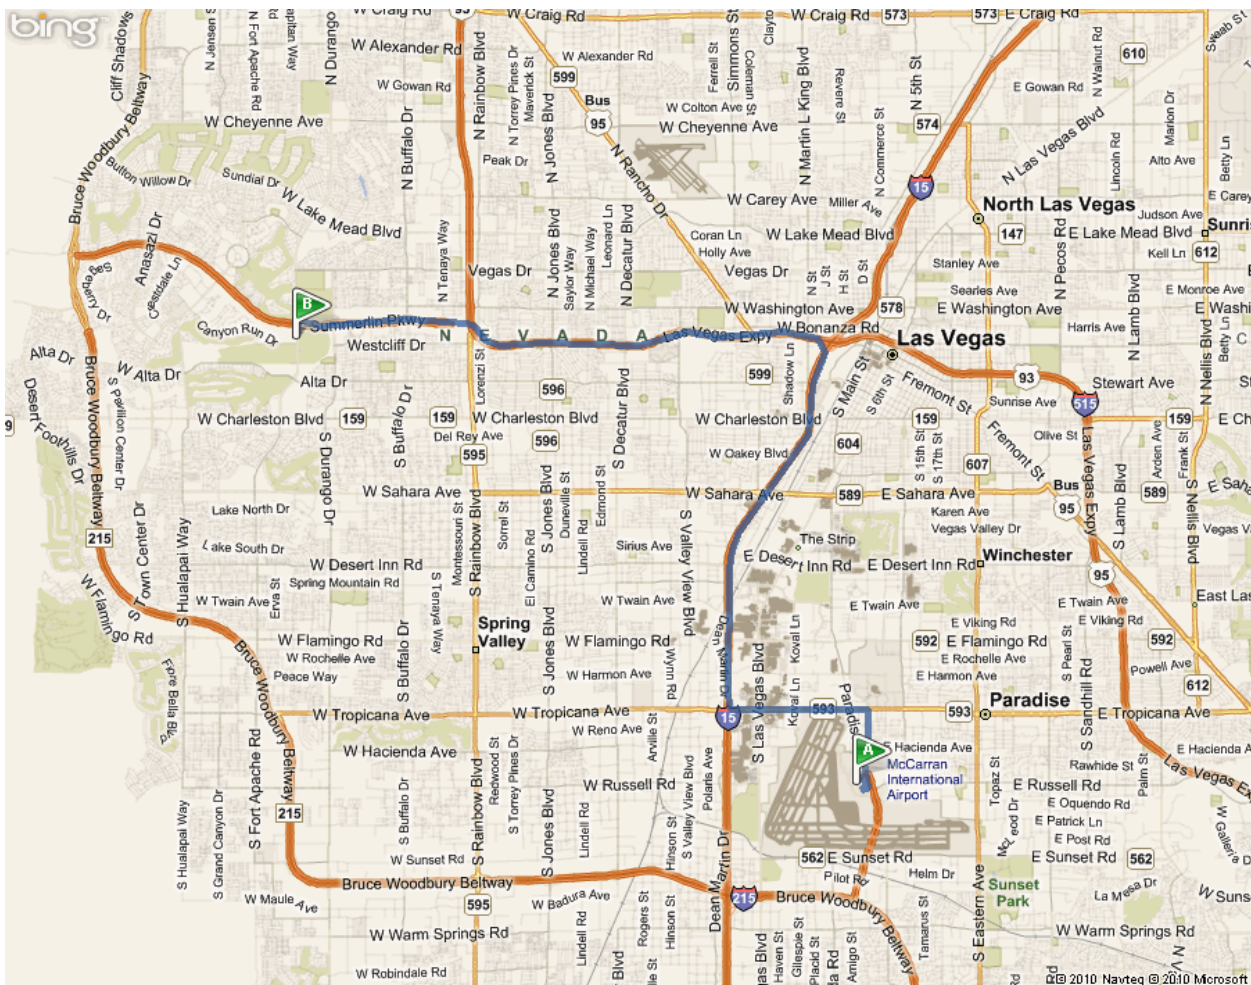

Directions from the McCarran International Airport, NV to J W Marriott-Las Vegas Resort 221 N Rampart Blvd, Las Vegas, NV (702) 869-7777

A - McCarran International Airport, NV A-B: 16.6 mi - 21 min

1. Depart from **McCarran International Airport, NV** - 0.4 mi
2. Take ramp **left** toward **All Terminals / Parking** - 0.2 mi
3. Keep **left** toward **S Swenson St** - 0.4 mi
4. Keep **straight** onto **S Swenson St** - 0.6 mi
5. Turn **left** onto **SR-593 / E Tropicana Ave** - 1.9 mi
6. Take ramp **right** and follow signs for **I-15 North** - 5.0 mi
7. At exit **42A**, take ramp **right** for **US-95 North / Las Vegas Expy** toward **Reno** - 5.0 mi
8. At exit **81A**, take ramp **right** and follow signs for **E Summerlin Pkwy** - 2.6 mi
9. Take ramp **right** and follow signs for **Rampart Blvd** - 0.3 mi
10. Turn **left** onto **N Rampart Blvd** - 0.2 mi
11. Arrive at **221 N Rampart Blvd, Las Vegas, NV**

If you reach Canyon Run Dr, you've gone too far

Directions from the McCarran International Airport, NV to J W Marriott-Las Vegas Resort 221 N Rampart Blvd, Las Vegas, NV (702) 869-7777

A: McCarran International Airport, NV

B: 221 N Rampart Blvd, Las Vegas, NV